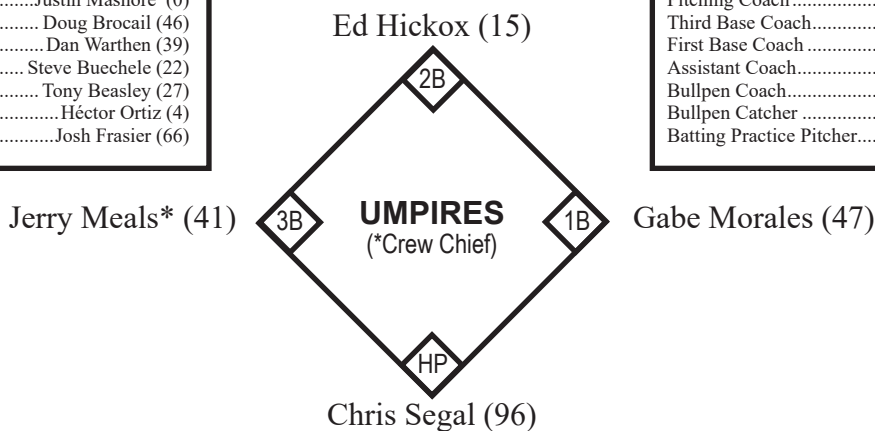

*starting rotation

*starting rotation

DL: Elvis Andrus (INF), Adrián Beltré (INF), Clayton Blackburn (RHP), Ronald Herrera (RHP), Tim Lincecum (RHP), Joe Palumbo (LHP) Martin Pérez (LHP), Carlos Tocci (OF)

DL: Nick Vincent (RHP), Dee Gordon (INF/OF), David Phelps (RHP), Erasmo Ramirez (RHP)

Rangers Coaching Staff

Manager ..... Jeff Banister (28)
Bench Coach ..... Don Wakamatsu (23)
Hitting Coach ..... Anthony Iapoce (24)
Assistant Hitting Coach ..... Justin Mashore (0)
Pitching Coach ..... Doug Brocail (46)
Assistant Pitching Coach ..... Dan Warthen (39)
First Base Coach ..... Steve Buechele (22)
Third Base Coach ..... Tony Beasley (27)
Bullpen Coach ..... Héctor Ortiz (4)
Bullpen Catcher ..... Josh Frasier (66)

Mariners Coaching Staff

Manager ..... Scott Servais (29)
Bench Coach ..... Manny Acta (14)
Hitting Coach ..... Edgar Martínez (11)
Pitching Coach ..... Mel Stottlemyre (30)
Third Base Coach ..... Scott Brosius (28)
First Base Coach ..... Chris Prieto (13)
Assistant Coach ..... Jim Brower (38)
Bullpen Coach ..... Brian De Lunas (40)
Bullpen Catcher ..... Fleming Báez (66)
Batting Practice Pitcher ..... Nasusel Cabrera (89)

GAME NEWS

Promotions ..... Mariners Value Game
Ceremonial First Pitch ..... N/A
Group First Pitch ..... N/A
Sponsor First Pitch ..... Tatum Kaneta - Gunnery Sergeant
Color Guard ..... Tacoma Yacht Club Honor Guard - Tacoma, WA
National Anthem ..... Lake Youngs Elementary - Kent, WA
Official Scorer ..... Eric Radovich
Public Address ..... Tom Hutyler

NEXT GAME

Thursday, May 31, 2018
Seattle Mariners vs. Texas Rangers
Game Time ..... 7:10 p.m. (ROOT SPORTS)
Probable Pitchers:
LHP Wade LeBlanc (0-0, 2.70) vs. LHP Mike Minor (4-3, 5.63)

Last 3 Games

Tue	5/29	TEX	L	4-9
Mon	5/28	TEX	W	2-1
Sun	5/27	MIN	W	3-1

Upcoming Schedule

Thu	5/31	TEX	7:10 pm	Mon	6/4	OFF DAY
Fri	6/1	TB	7:10 pm	Tue	6/5	@HOU 5:10 pm
Sat	6/2	TB	7:10 pm	Wed	6/6	@HOU 5:10 pm
Sun	6/3	TB	1:10 pm	Thu	6/7	@TB 4:10 pm